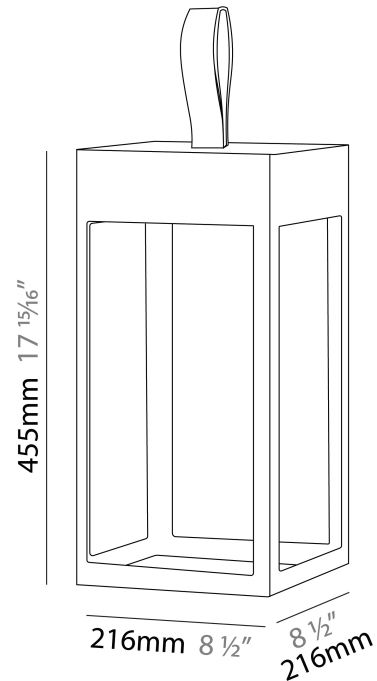

PROJECT _____
TYPE _____
SPECIFIER _____
QUANTITY _____
DATE _____

ETEREA 2.0 PORTABLE

E9B268-

base number _____
Finish _____
Options _____

1. To build a product code in our configurator select the specify button on the base model # product page
2. To build a manual product code on this datasheet choose from the options listed below in blue font and add the suffix to the base model #

GENERAL

Series: Eterea 2.0
Brand: Platek
Division: Exterior
Mounting Type: Portable
Mounting Location: Table
Subcategory: Battery Operated

PHYSICAL

Shape: Rectangle
Length (mm): 216
Length (in): 8 1/2
Width (mm): 216
Width (in): 8 1/2
Height (mm): 455
Height (in): 17 15/16
Light Distribution: Direct
Weight (kg): 2.80
Weight (lbs): 6.17
Screws: No visible screws
Diffuser: Frosted Methacrylate
Fixture Finish: [ANT](#) / [BLK](#) / [BRZ](#) / [COR](#) / [RSB](#) / [WHI](#)
Fixture Material: Stainless Steel
Cable Details: Supplied with one Micro USB power supply cable 1.2m in length
Upon Request: Bolt Down

ELECTRICAL

Lamp Type: LED
Input Wattage (W): 4.5
Total Output Wattage (W): 4.5
Dimming: Non-Dimmable
Input Voltage (V): 120

LED

Number of LEDs: 1
Color Temperature (°K): 3000
Max. Delivered Lumen (lm): 275
Nominal Lumen (lm): 450
CRI: >90 CRI
Lamp Life (hrs): 60000

OPTICAL

Optic°: 100

RATINGS AND CERTIFICATIONS

Certified By: Certified for North American Standards
IP rating: IP65
IK Rating: IK07
Bug Rating: B0 U0 G0