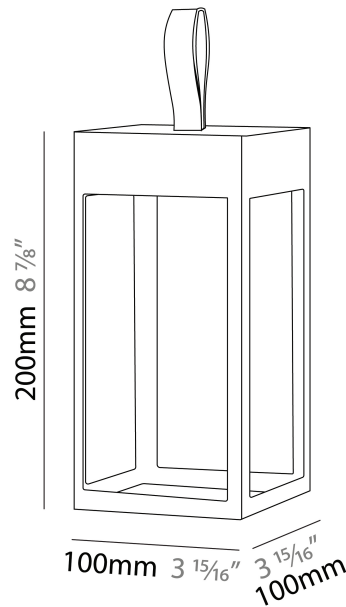

ETEREA 2.0 PORTABLE

E9B300-

base number   Finish
Options

1. To build a product code in our configurator select the specify button on the base model # product page
2. To build a manual product code on this datasheet choose from the options listed below in blue font and add the suffix to the base model #

GENERAL

Series: Eterea 2.0
Brand: Platek
Division: Exterior
Mounting Type: Portable
Mounting Location: Table
Subcategory: Battery Operated

PHYSICAL

Shape: Rectangle
Length (mm): 100
Length (in): 3 ¹⁵/₁₆
Width (mm): 100
Width (in): 3 ¹⁵/₁₆
Height (mm): 200
Height (in): 7 ⁷/₈
Light Distribution: Direct
Weight (kg): 0.9
Screws: No visible screws
Diffuser: Frosted Methacrylate
Fixture Finish: [ANT](#) / [BLK](#) / [BRZ](#) / [COR](#) / [RSB](#) / [WHI](#)
Fixture Material: Stainless Steel
Cable Details: Supplied with one Micro USB power supply cable 1.2m in length
Upon Request: Bolt Down

ELECTRICAL

Lamp Type: LED
Input Wattage (W): 1
Total Output Wattage (W): 1
Dimming: Non-Dimmable
Input Voltage (V): 120

LED

Number of LEDs: 1
Color Temperature (°K): 3000
Max. Delivered Lumen (lm): 80
Nominal Lumen (lm): 250
CRI: >90 CRI
Lamp Life (hrs): 60000

OPTICAL

Optic°: 100

RATINGS AND CERTIFICATIONS

Certified By: Certified for North American Standards
IP rating: IP65
IK Rating: IK07

PROJECT _____
TYPE _____
SPECIFIER _____
QUANTITY _____
DATE _____