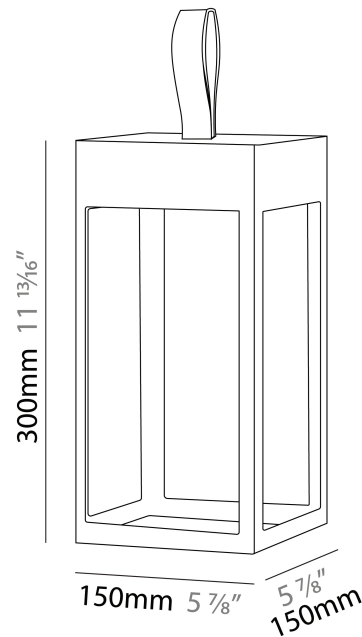

ETEREA 2.0 PORTABLE

E9B224-

base number   Finish
Options

PROJECT _____
TYPE _____
SPECIFIER _____
QUANTITY _____
DATE _____

1. To build a product code in our configurator select the specify button on the base model # product page
2. To build a manual product code on this datasheet choose from the options listed below in blue font and add the suffix to the base model #

GENERAL

Series: Eterea 2.0
Brand: Platek
Division: Exterior
Mounting Type: Portable
Mounting Location: Table
Subcategory: Battery Operated

PHYSICAL

Shape: Rectangle
Length (mm): 150
Length (in): 5 ⁷/₈
Width (mm): 150
Width (in): 5 ⁷/₈
Height (mm): 300
Height (in): 11 ¹³/₁₆
Light Distribution: Direct
Weight (kg): 1.8
Weight (lbs): 4
Screws: No visible screws
Diffuser: Frosted Methacrylate
Fixture Finish: [ANT](#) / [BLK](#) / [BRZ](#) / [COR](#) / [RSB](#) / [WHI](#)
Fixture Material: Stainless Steel
Cable Details: Supplied with one Micro USB power supply cable 1.2m in length
Upon Request: Bolt Down

ELECTRICAL

Lamp Type: LED
Input Wattage (W): 4.5
Total Output Wattage (W): 4.5
Dimming: Non-Dimmable
Input Voltage (V): 120

LED

Number of LEDs: 1
Color Temperature (°K): 3000
Max. Delivered Lumen (lm): 275
Nominal Lumen (lm): 450
CRI: >90 CRI
Lamp Life (hrs): 60000

OPTICAL

Optic°: 100

RATINGS AND CERTIFICATIONS

Certified By: Certified for North American Standards
IP rating: IP65
IK Rating: IK07
Bug Rating: B0 U0 G0